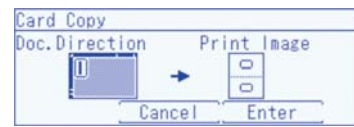

Digital Copying

28PPM High-Speed Copy

Providing print speeds of 28 pages per minute, and quick warm up time of 5.0 seconds.

Card Copy

Small sized 2-sided original, such as drivers license and business cards, can be copied into one sheet of paper with intuitive operation.