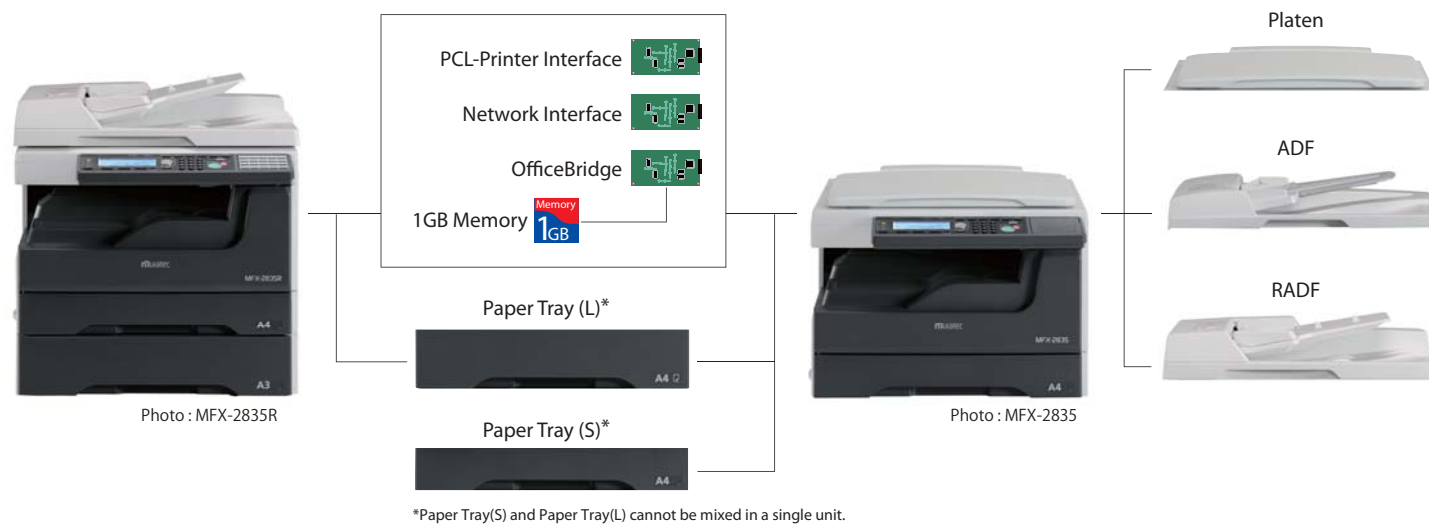

Extend capabilities with optional accessories

Caution for Safety

- Please read the instruction manual carefully before using the machine.
- DO NOT use the machine in wet, humid, dusty, and/or smoky environment. Such environment may cause fire, malfunction and/or electric shock.

MURATA MACHINERY, LTD.
136, Takeda-Mukaishiro-cho, Fushimi-ku, KYOTO 612-8686 JAPAN
TEL:81-75-672-8243 FAX:81-75-672-8142
<http://www.muratec.co.jp>

MURATA MACHINERY, LTD., DUBAI BRANCH
P.O.Box 61105 Jebel Ali Dubai UAE
TEL:971-4-8817409 FAX:971-4-8817412
<http://www.muratec.net/ce/>